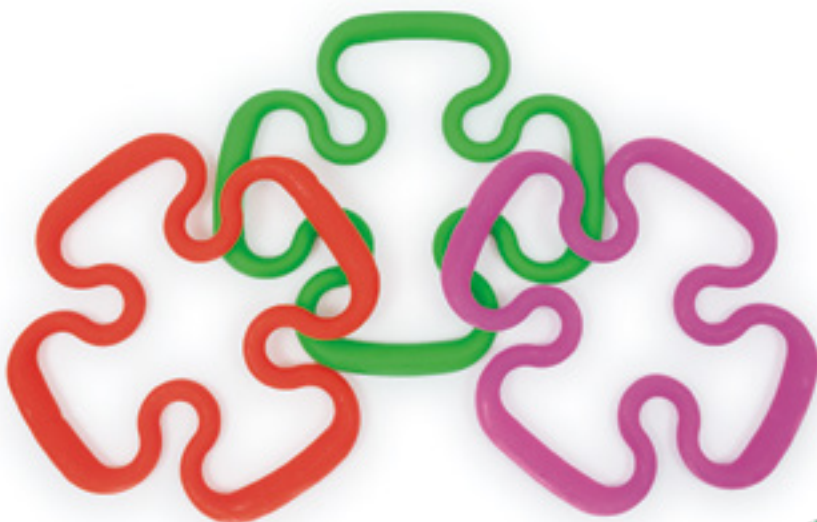

the super-stretchy super tug

Fling, chase and pull to your heart's content with this rugged, super-stretchy, flingable retrieve & tug toy. Dogs of all sizes go wild for this crazy, wiggly, Super-stretching Tug!

SuperTug

Item ID: **SUPERTUG**

material: **rubber - scented**

size: **9"**

color: **assorted solid & neons**

case pack: **12**

best for: **all size dogs**

Launchers are ideal retrieving toys for dogs of all sizes. The handle is easy to grab even for small mouths!

launching 101

Get ready to launch! RuffDawg launchers can be tossed by the handle or "launched" by holding the handle loop firmly in one hand while pulling back on the toy end with the other to create some tension. Release the toy end and let it fly! Launch, chase, retrieve, repeat!